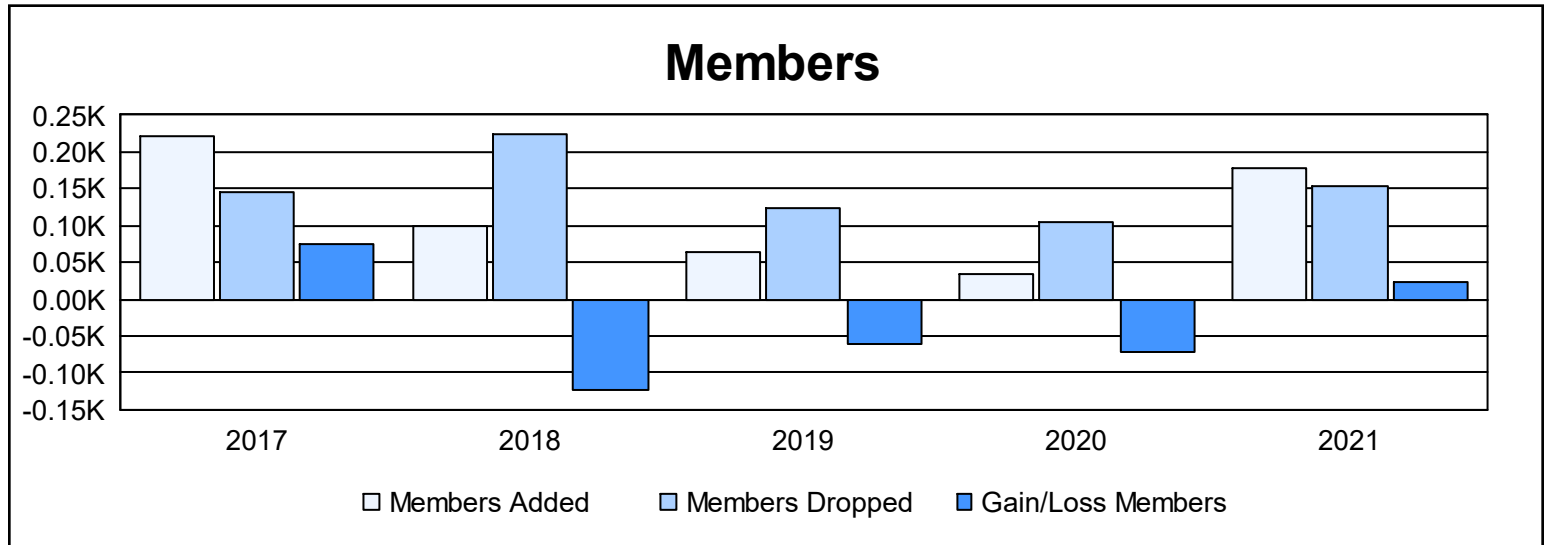

Year	New Clubs	Dropped Clubs	Gain/ Loss Clubs	New Members	Charter Members	Reinstate Members	Transfer Members	Total Member Added	Total Members Dropped	Gain/ Loss Members
2016-2017	0	1	-1	173	6	37	5	221	146	75
2017-2018	1	4	-3	53	29	17	1	100	224	-124
2018-2019	0	1	-1	48	0	17	0	65	125	-60
2019-2020	0	3	-3	25	0	8	0	33	104	-71
2020-2021	4	6	-2	56	87	29	5	177	154	23
<b>Average</b>	<b>1</b>	<b>3</b>	<b>-2</b>	<b>71</b>	<b>24</b>	<b>22</b>	<b>2</b>	<b>119</b>	<b>151</b>	<b>-31</b>

### Membership Composition June 2021 Cumulative