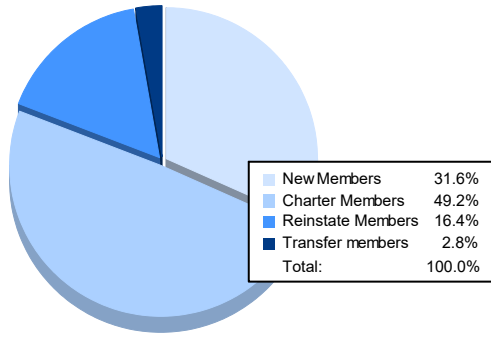

Year	New Clubs	Dropped Clubs	Gain/ Loss Clubs	New Members	Charter Members	Reinstate Members	Transfer Members	Total Member Added	Total Members Dropped	Gain/ Loss Members
2016-2017	0	1	-1	173	6	37	5	221	146	75
2017-2018	1	4	-3	53	29	17	1	100	224	-124
2018-2019	0	1	-1	48	0	17	0	65	125	-60
2019-2020	0	3	-3	25	0	8	0	33	104	-71
2020-2021	4	6	-2	56	87	29	5	177	154	23
<b>Average</b>	<b>1</b>	<b>3</b>	<b>-2</b>	<b>71</b>	<b>24</b>	<b>22</b>	<b>2</b>	<b>119</b>	<b>151</b>	<b>-31</b>

### Membership Composition June 2021 Cumulative