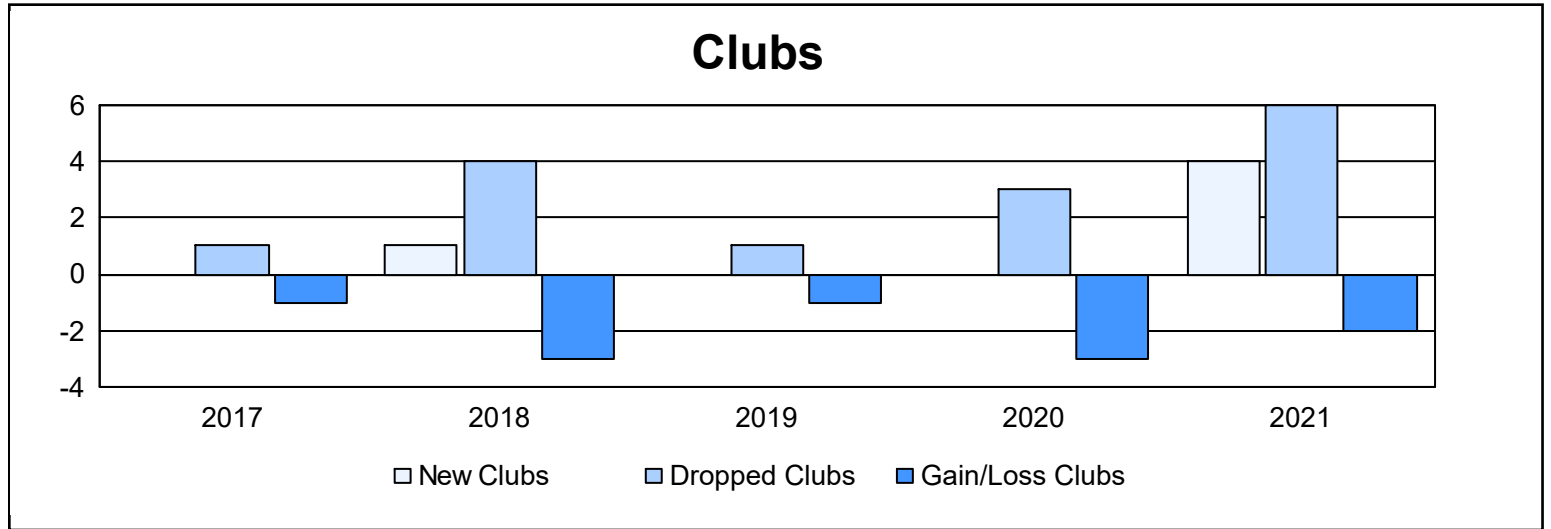

Year	New Clubs	Dropped Clubs	Gain/ Loss Clubs	New Members	Charter Members	Reinstate Members	Transfer Members	Total Member Added	Total Members Dropped	Gain/ Loss Members
2016-2017	0	1	-1	173	6	37	5	221	146	75
2017-2018	1	4	-3	53	29	17	1	100	224	-124
2018-2019	0	1	-1	48	0	17	0	65	125	-60
2019-2020	0	3	-3	25	0	8	0	33	104	-71
2020-2021	4	6	-2	56	87	29	5	177	154	23
<b>Average</b>	<b>1</b>	<b>3</b>	<b>-2</b>	<b>71</b>	<b>24</b>	<b>22</b>	<b>2</b>	<b>119</b>	<b>151</b>	<b>-31</b>

### Membership Composition June 2021 Cumulative